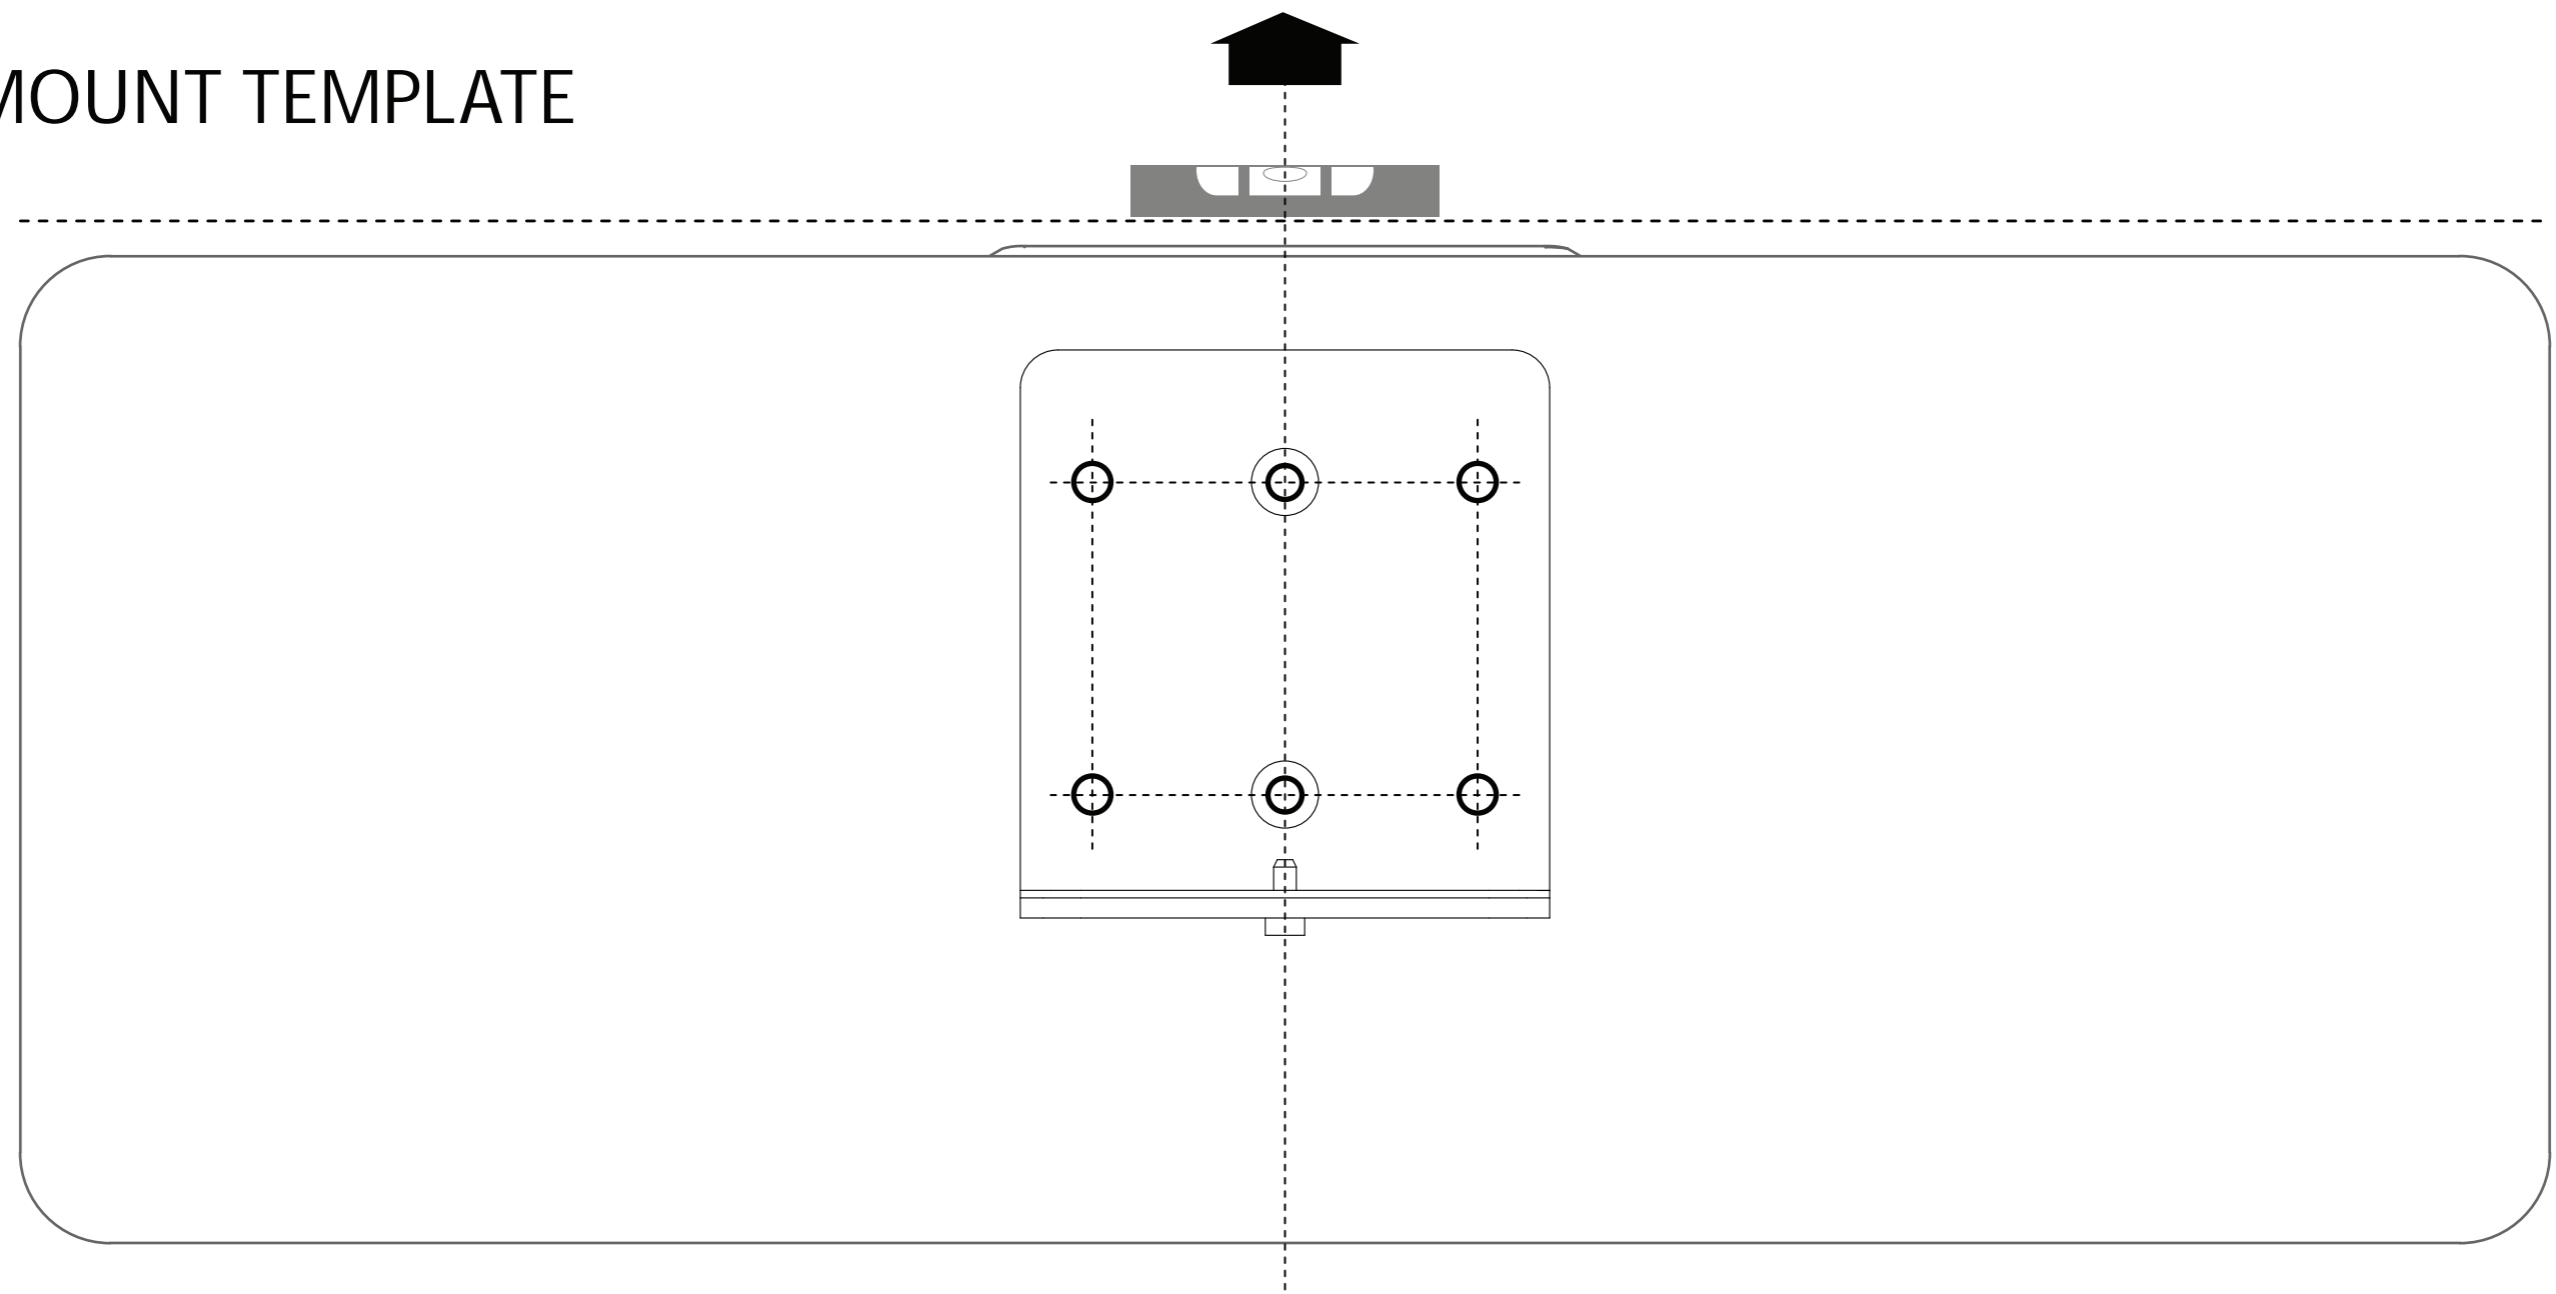

WALL MOUNT TEMPLATE

INTO STUD

INTO DRYWALL

CABINET MOUNT TEMPLATE

FROM INSIDE

FROM BELOW