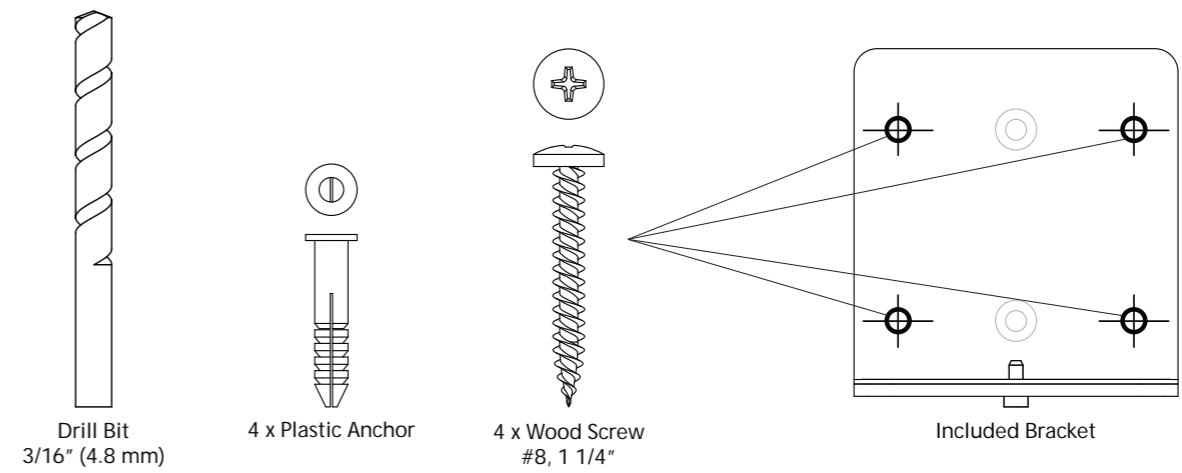

WALL MOUNT TEMPLATE

INTO STUD

INTO DRYWALL

CABINET MOUNT TEMPLATE

FROM INSIDE

FROM BELOW