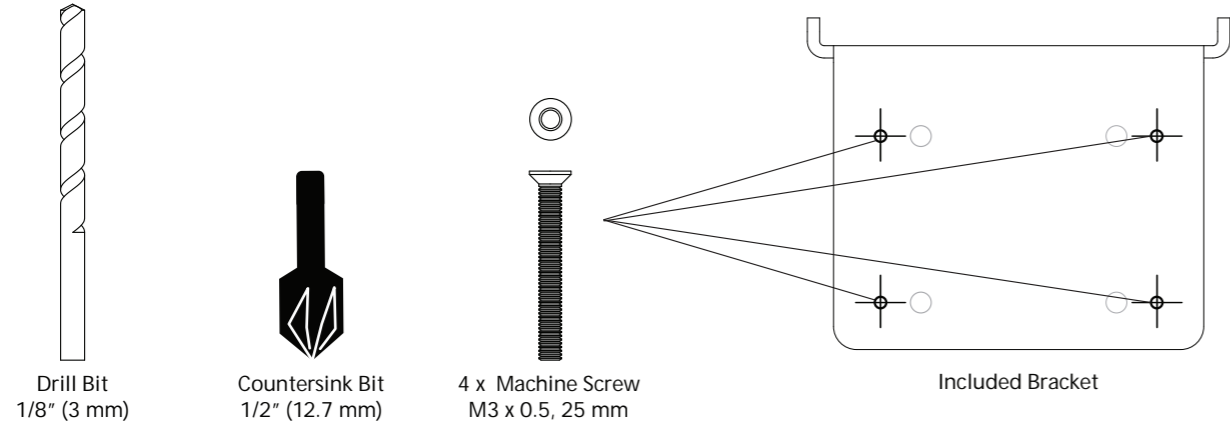

WALL MOUNT TEMPLATE

INTO STUD

INTO DRYWALL

CABINET MOUNT TEMPLATE

FROM INSIDE

FROM BELOW